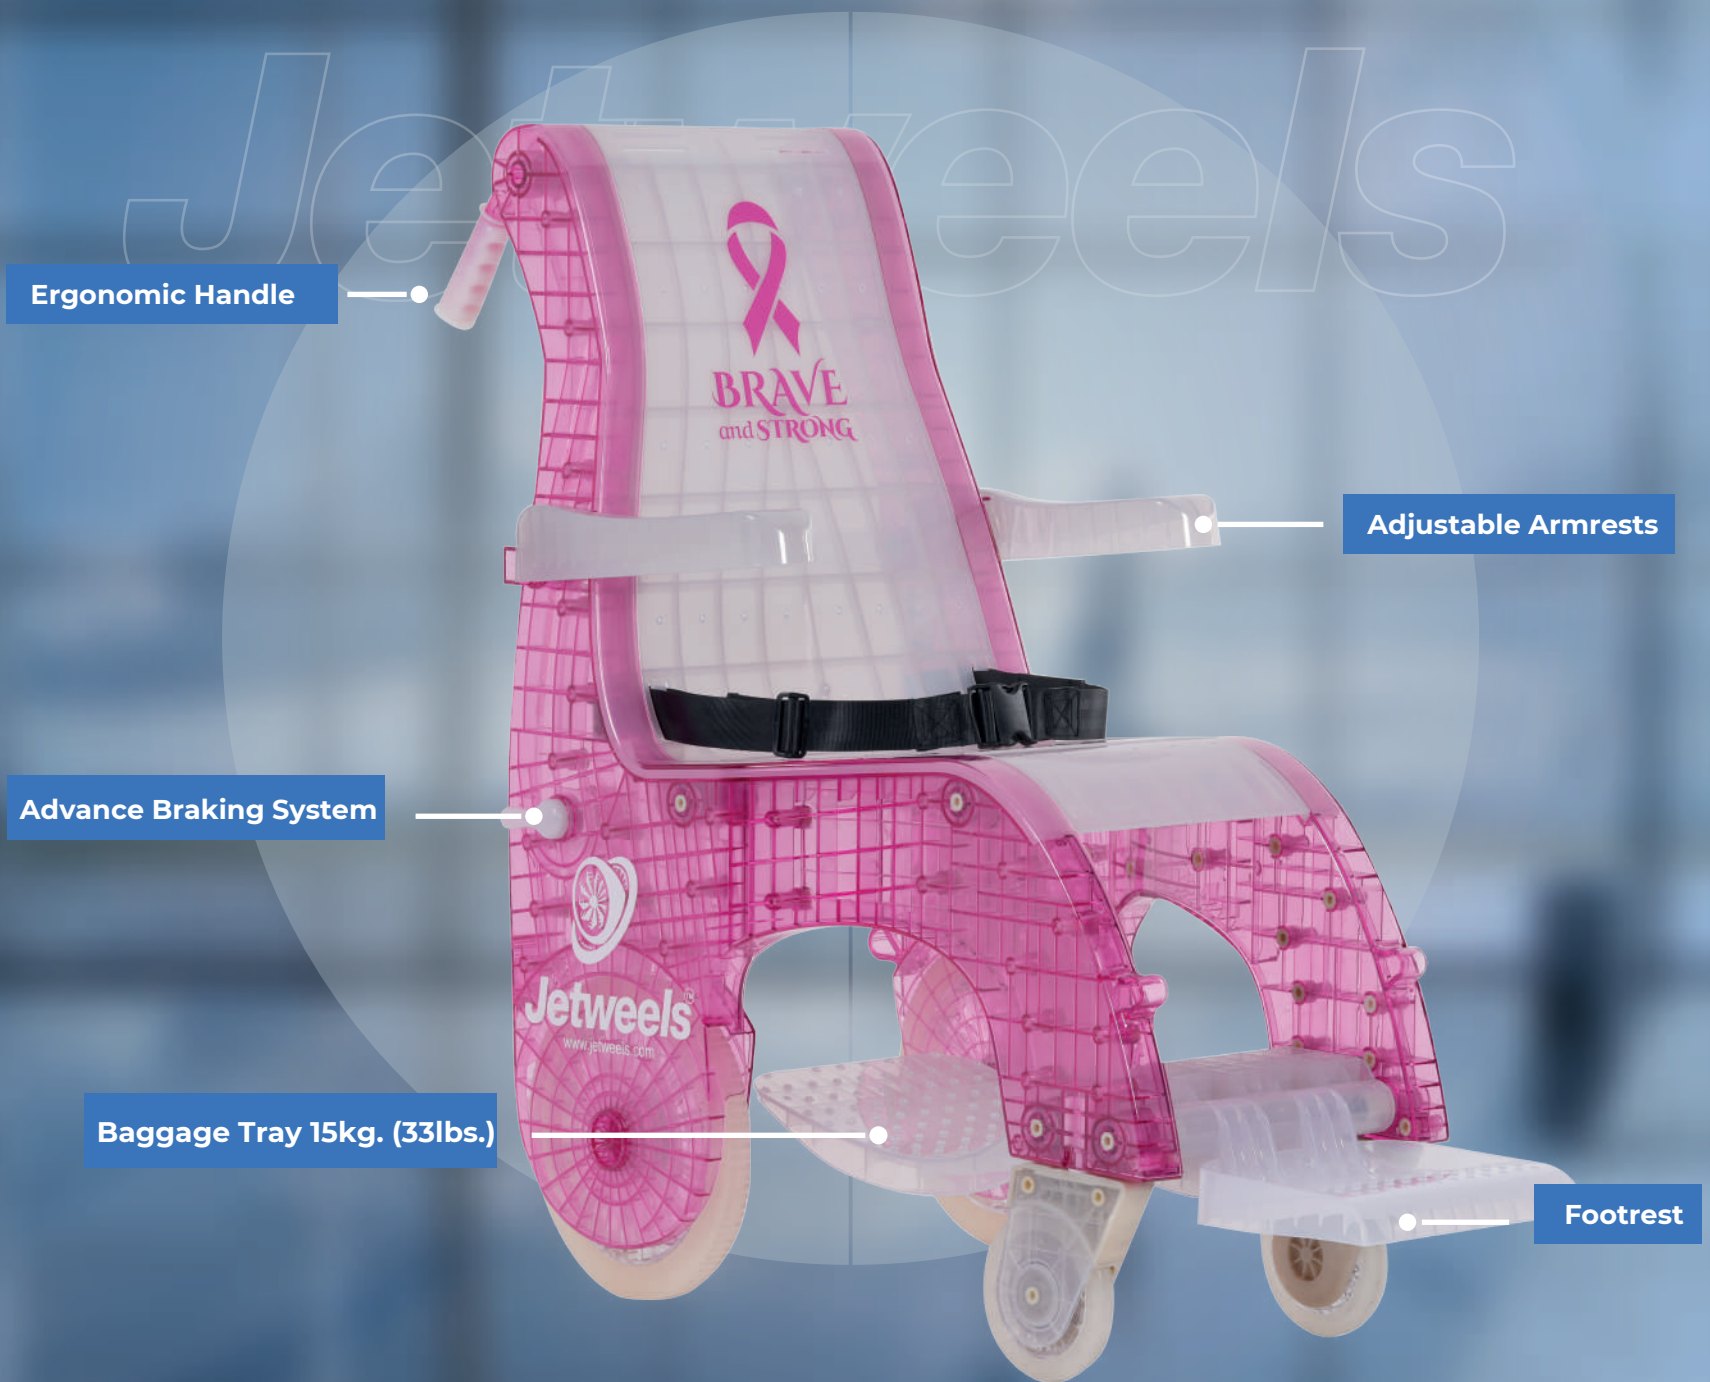

The Future of The Transport Chair

Jetweels

Innovative Design Elements

Jetweels offers stability with strategic weight distribution, seamless maneuverability with eight radial ball bearings, and optimal comfort with adjustable armrests, footrests, and ergonomic design.

Key Features :

- Non-metallic
- ISO 7176:1,3,5 & 7 Compliant for Manual Transport Chair tests
- ISO/IEC 17205:2005 & JIS Z 2801 Antimicrobial certified
- Custom colors and logos
- Easy grip handles
- Comfortable arm and foot rests
- Advanced braking system
- Baggage tray
- Easy to maintain

Easy Security Clearance: TSA Approved Jetweels for ASP (Alternate screening procedure) during K9 Operations and TSA Pre-Check.

Eco-Friendly Innovations: %100 Recyclable, Jetweels champions green travel initiatives, supporting airports in their quest for environmental responsibility.

Sanitized for Safety: With antimicrobial technology, Jetweels offers a germ-resistant solution, crucial for maintaining health standards in bustling airport atmospheres.

Customized Logos And Colors

Elevate your brand with our cutting-edge seating and advertising platform. Blend aesthetics, comfort, and unparalleled visibility to stand out in airports. Make a lasting impression and amplify your branding with innovative advertising solutions. Engage global travelers today!