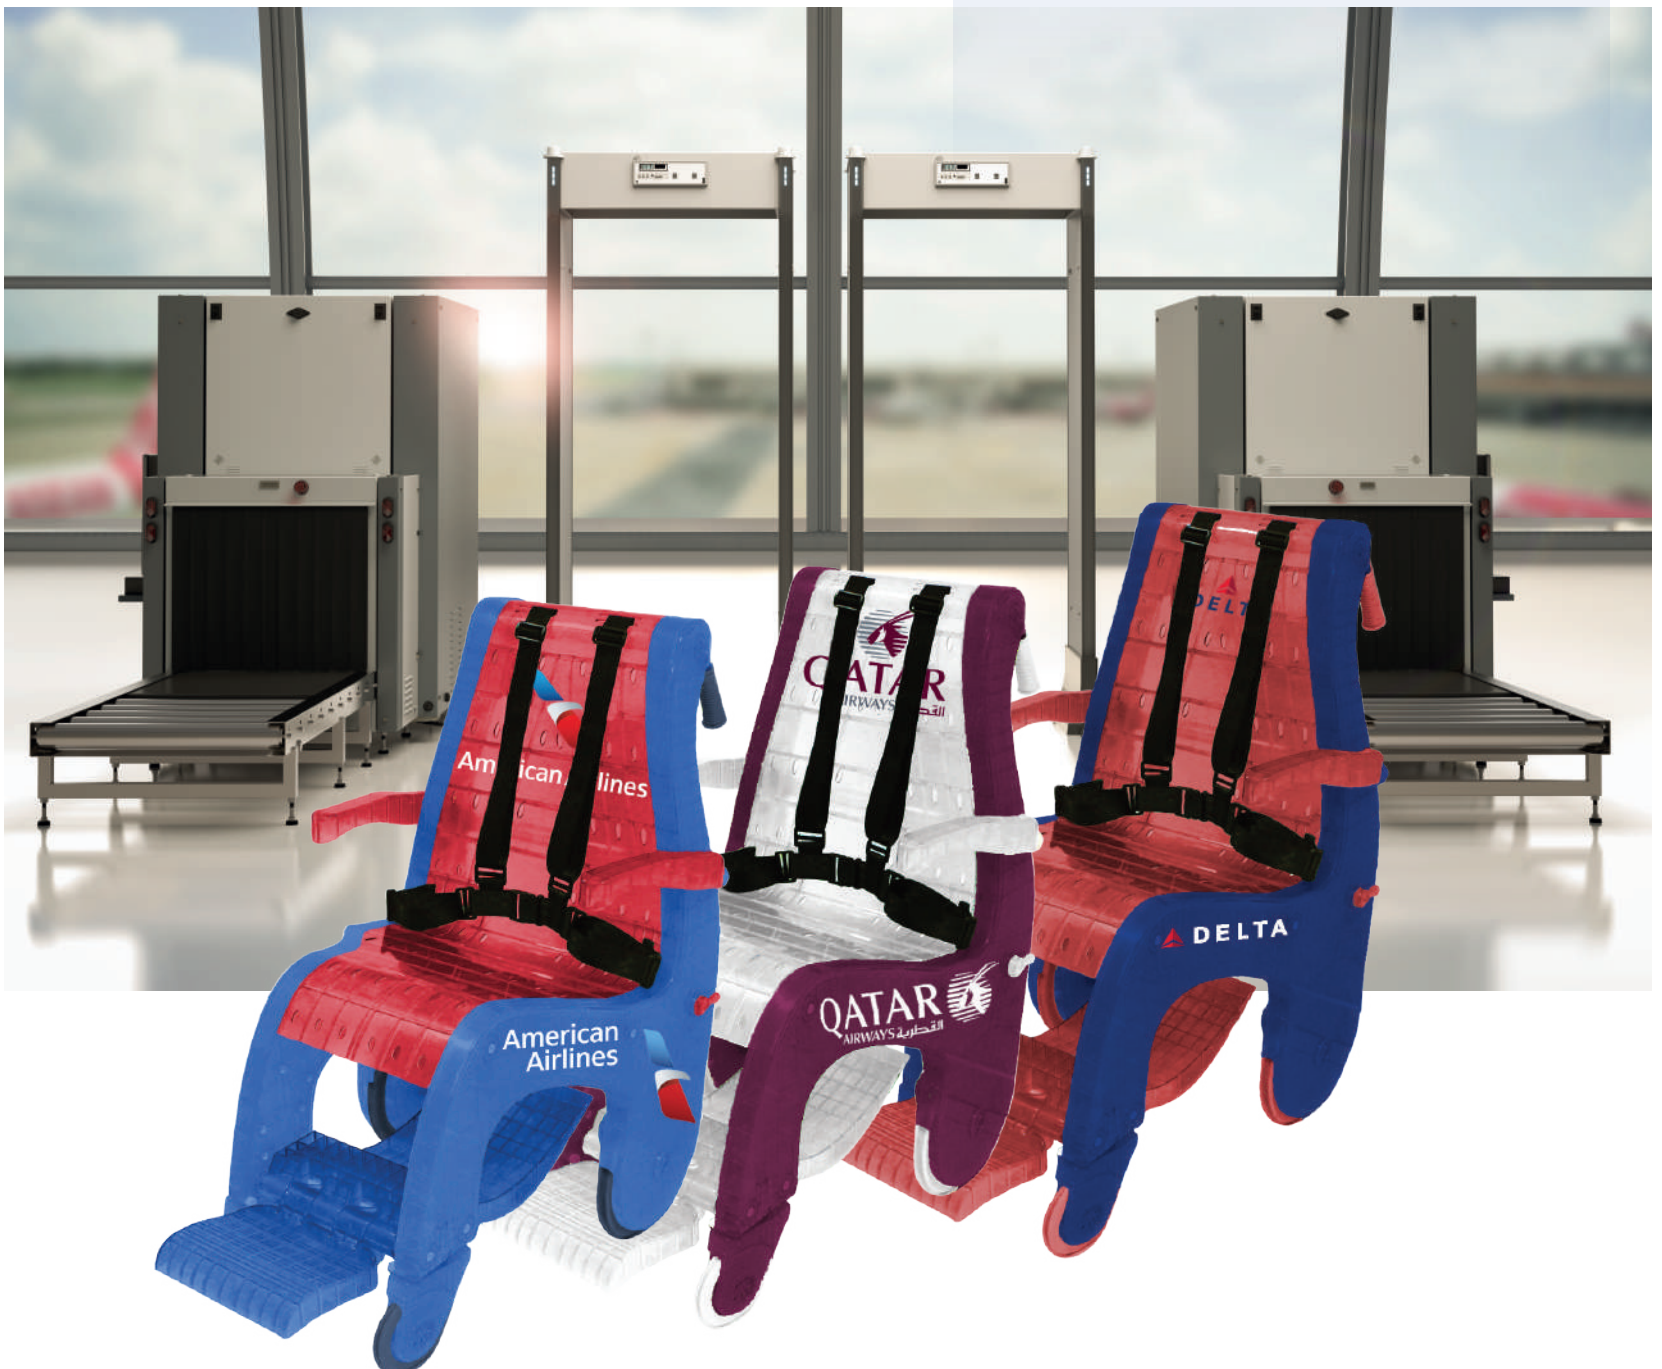

The Future of The Transport Chair

Jetweels

Innovative Design Elements

Jetweels offers stability with strategic weight distribution, seamless maneuverability with eight radial ball bearings, and optimal comfort with adjustable armrests, footrests, and ergonomic design.

Streamlined Storage Solution :

Nesting minimizes storage needs, allowing 1-2 people to move 15-20 chairs at once, conserving space and improving efficiency.

Enhance Your Airport Experience with Unique Benefits

Easy Security Clearance: TSA Approved Jetweels for ASP (Alternate screening procedure) during K9 Operations and TSA Pre-Check.

Eco-Friendly Innovations: %100 Recyclable, Jetweels champions green travel initiatives, supporting airports in their quest for environmental responsibility.

Sanitized for Safety: With antimicrobial technology, Jetweels offers a germ-resistant solution, crucial for maintaining health standards in bustling airport atmospheres.

Customized Logos And Colors

Elevate your brand with our cutting-edge seating and advertising platform. Blend aesthetics, comfort, and unparalleled visibility to stand out in airports. Make a lasting impression and amplify your branding with innovative advertising solutions. Engage global travelers today!